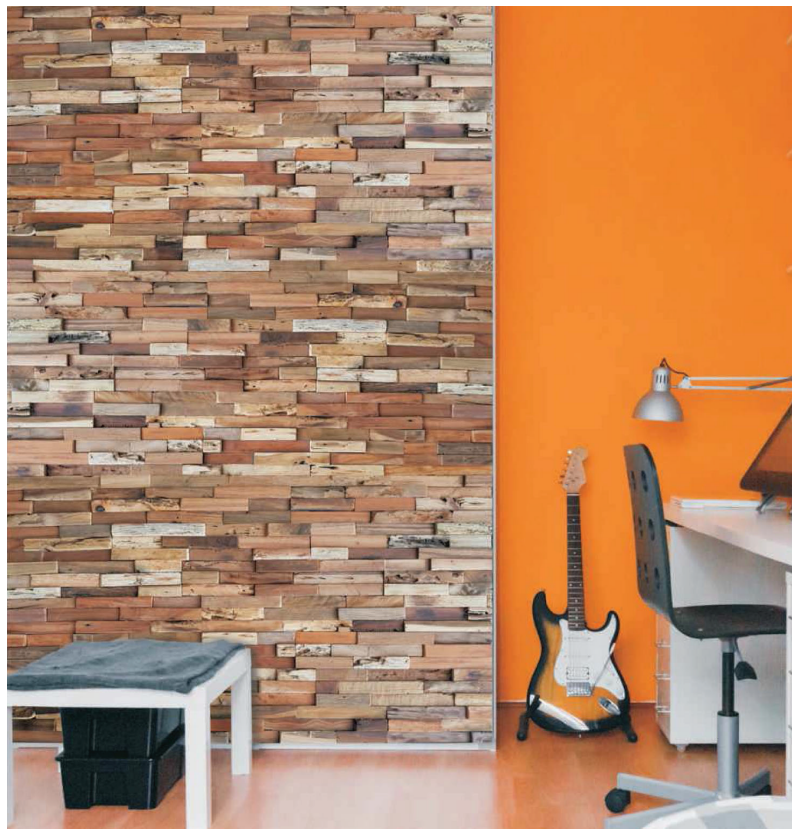

OUT DECO LIVING

• MERBAU DECKING & OUTDOOR SUPPLIES •

Wooden wall panel made from handcarf. It can use indoor bring rustic look, warmth and beauty of natural wood into your room.

Cladding wood panel is exotic material, shape and size. It is unique design bring to you exclusive wood panel.

Our product rangge and colour will provide you many options and inspirations to suite your décor taste.

We offer exclusive custom designs to fullfill your needs.

Wood is natural organic properties make it one of the most versatile elements evident in all interior design, and simple way to bring nature to your home.

Cladding wood panels are strong, won't rust. It works fantastically as an acoustic insulator, it is great for hall, theater, studio, ...

PRICE INCLUDED GST SPECIAL WHILE STOCK LAST
LMT: LINEAR METTER PRICE CORRECT AS AT 27-11-2024