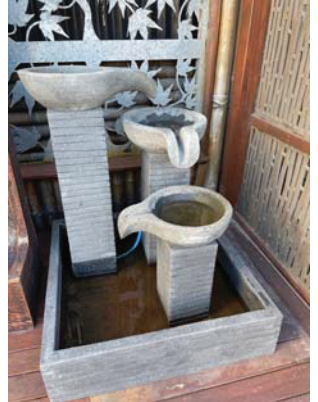

Super Winter Sale

50% Off All Water Features

BUDDHA FACE 2M W/F, PUMP \$1,950.00/EA

BUDHA HEAD W/F, H=1.7M , PUMP\$950.00/EA

ZEN CIRCA W/F H=1.5M, PUMP \$1,250.00 ECLIPSE W/F , H= 1.6M, PUMP \$1,250.00 STRING WF, H=1.5M, PUMP \$1,250.00 TRIO BOWL W/F, H= 90CM \$950.00/EA