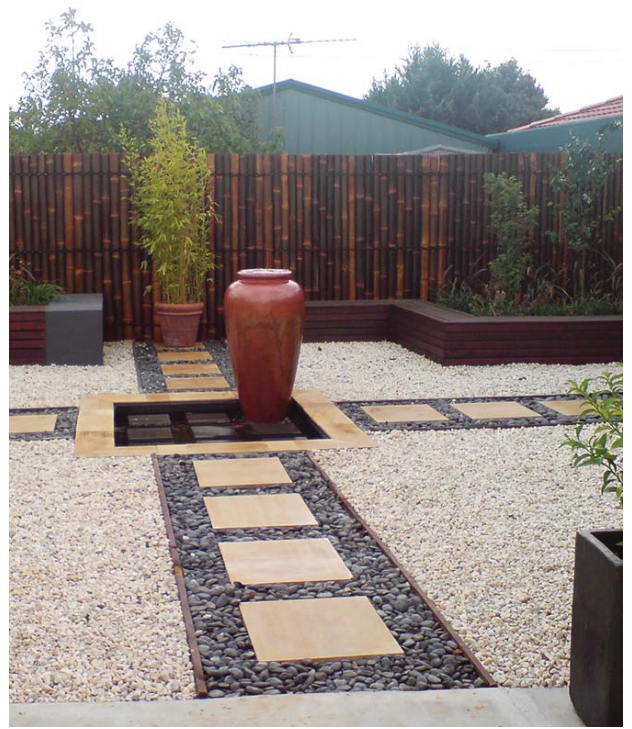

OUTDECO LIVING BAMBOO AND MERBAU FENCING PANELS

Exotic design, durable & costs effective Fencing

Outdeco Living Highest Quality Bamboo Panels

Panels are double sanded and double lacquered for a superior quality finish.

Handcrafted from natural, renewable resources in our factory in Bali.

All our panels are fully screwed to solid bamboo backing rails for long lasting.

	BAMBOO PANEL	
HALF RAFT	900 x 1800 mm	\$35.00
HALF RAFT	1000 x 2000 mm	\$39.00
HALF RAFT	1000 x 2400 mm	\$44.00
SLAT	1001 x 2400 mm	\$25.00

PRE-MADE MERBAU FENCING PANELS

	MERBAU PANEL 86/42 x 15mm	
86/42 x 15	900 x 1800 mm	\$95.00
86/42 x 15	900 x 2400 mm	\$122.00
86/42 x 15	1200 x 1800 mm	\$122.00
86/42 x 15	1200 x 2400 mm	\$165.00

Made from A grade figure joint Merbau

Solid build & extremely durable for outdoor Fencing

Merbau fencing can last more than 15 years

Brings grand appearance & Class to you homes

Classic design & Class Merbau Fencing

CLASSIC DESIGN, SOLID BUILD & DURABLE MERBAU FENCING